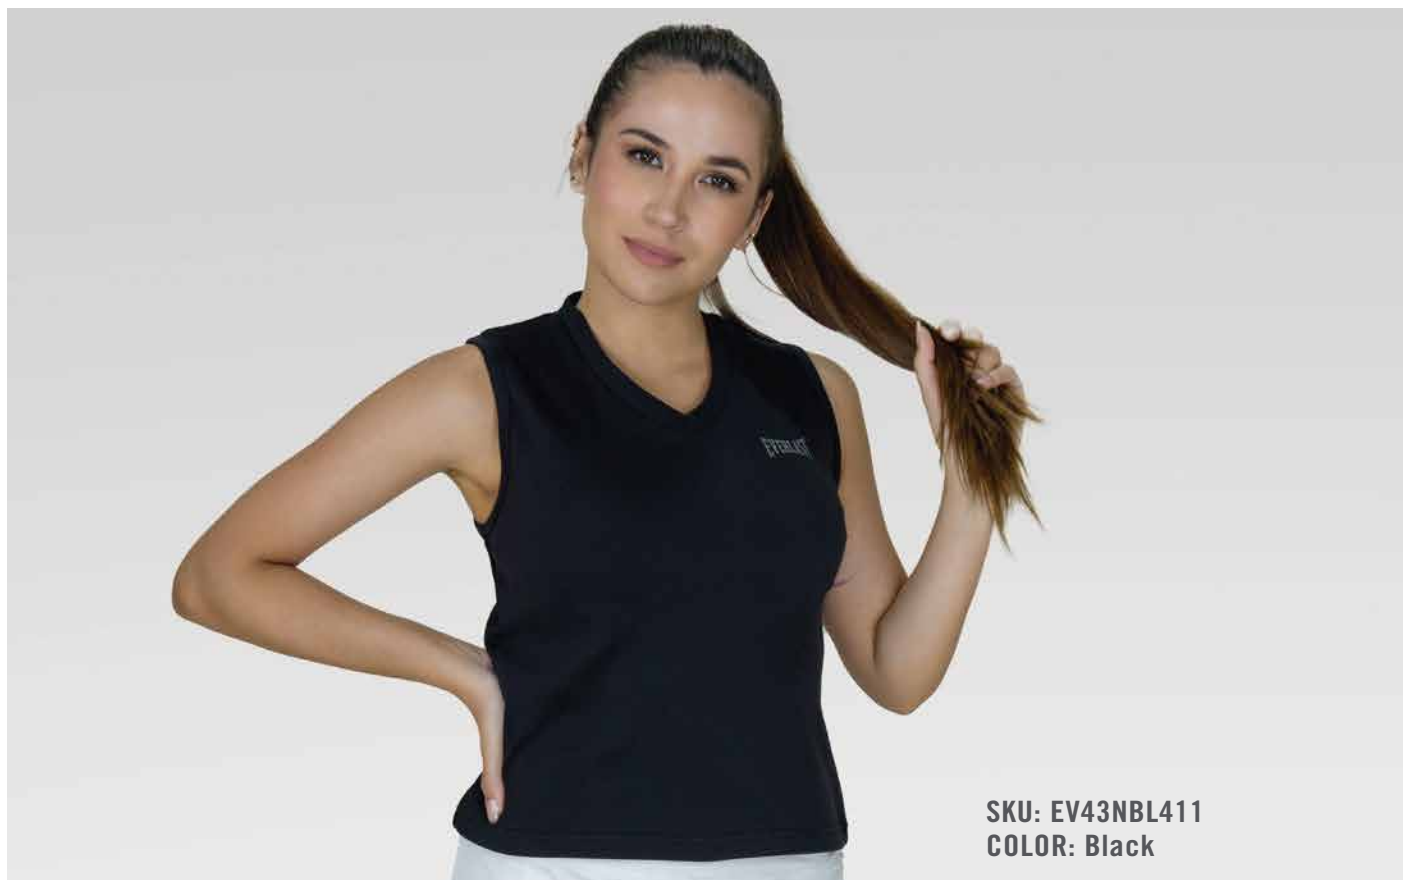

COURT TANK

MATERIAL:

97% COTTON 3% SPANDEX

2/S 3/M 2/L

SKU: EV43NBL411
COLOR: Black