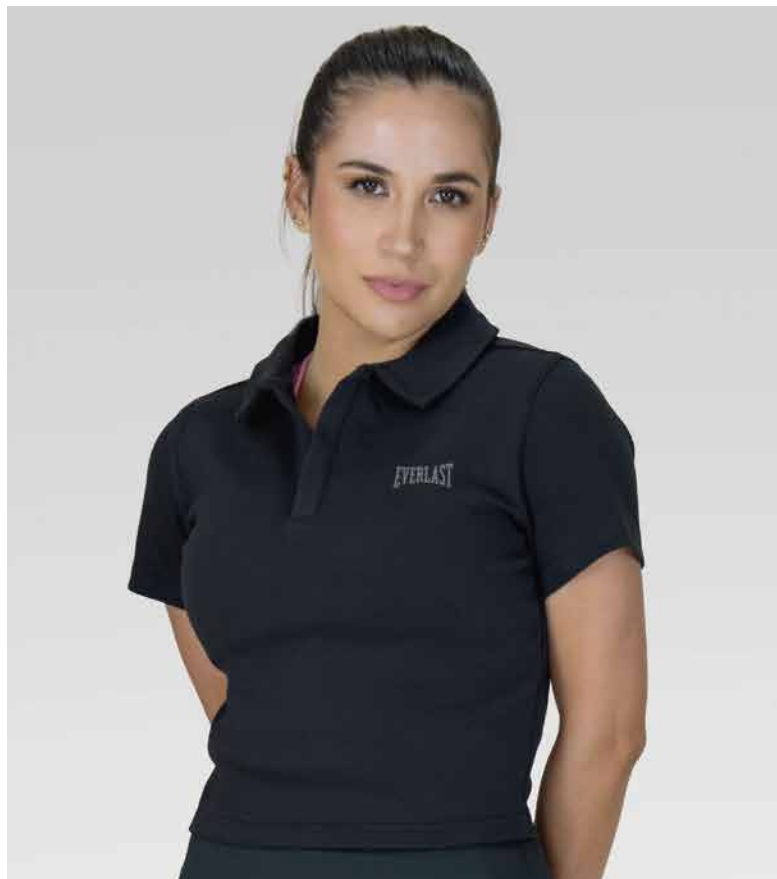

CROP POLO

MATERIAL:
97% COTTON 3% SPANDEX

2/S 3/M 2/L