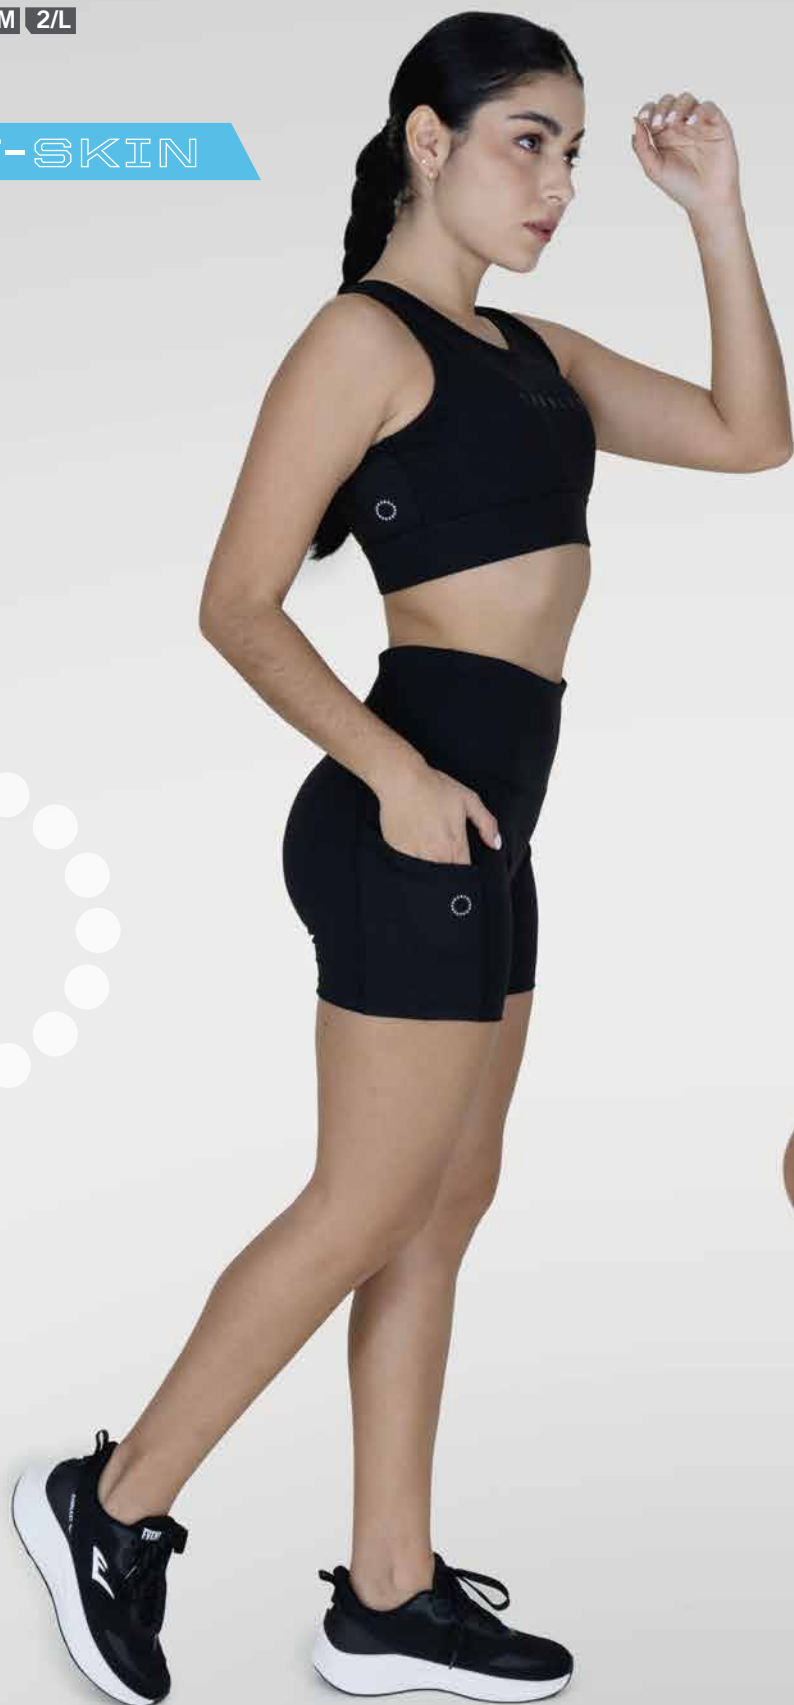

SKU: EV54BAL293
COLOR: Navy abstract print

SKU: EV54BAL296
COLOR: Green abstract print

POCKET SHORT

MATERIAL:

83% RECYCLED POLYESTER - 17% SPANDEX

2/S 3/M 2/L

EVERLAST

SOFT-SKIN