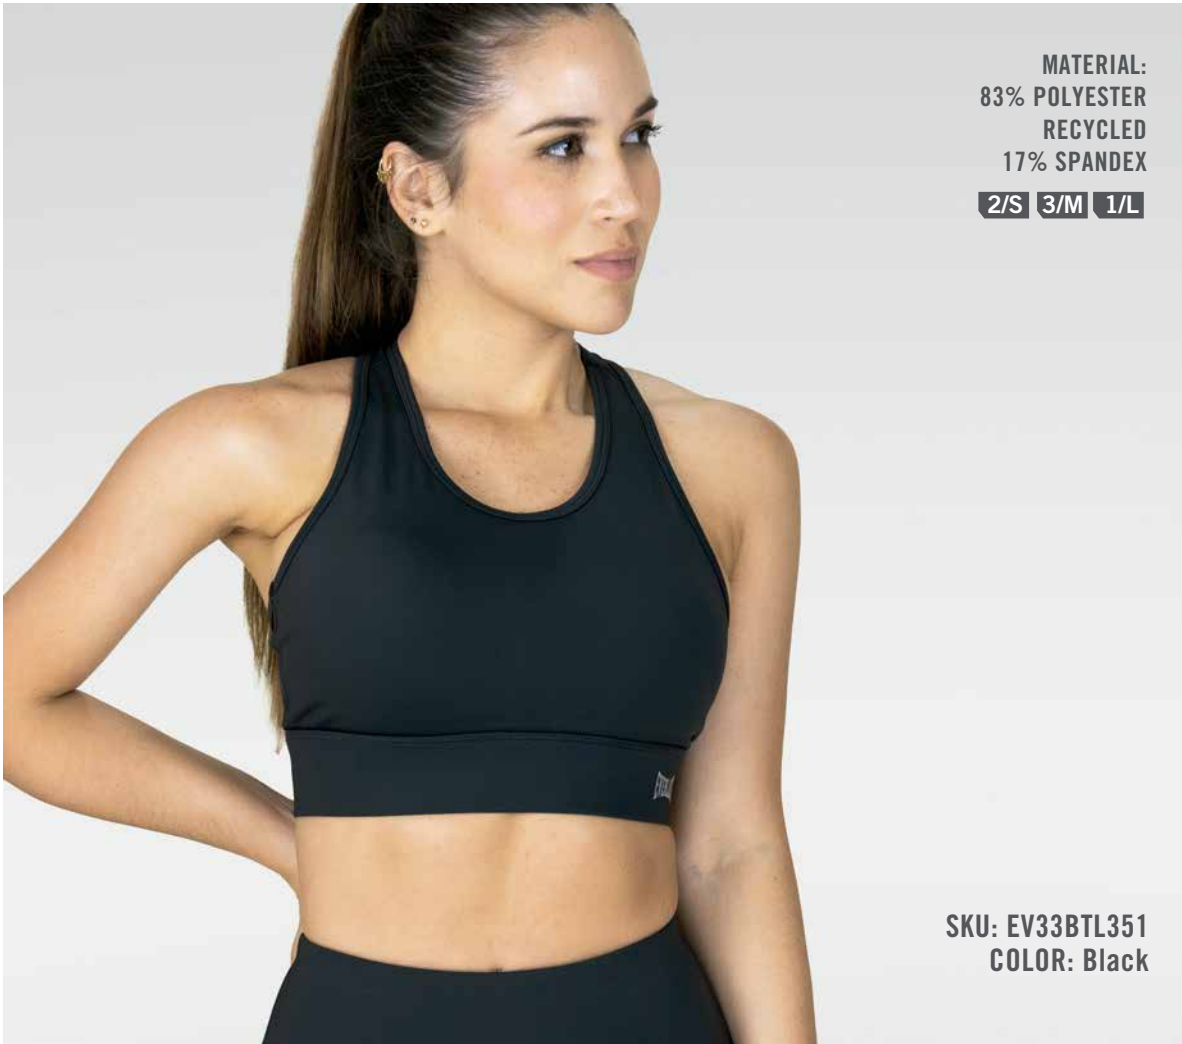

SKU: EV74BAL625
COLOR: Nude

JACKET COURT

MATERIAL:
75% NYLON
25% SPANDEX

2/S 3/M 1/L

SKU: EV63RTL808
COLOR: White

BRA SUPPORT

MATERIAL:
83% POLYESTER
RECYCLED
17% SPANDEX
2/S 3/M 1/L

SKU: EV33BTL351
COLOR: Black