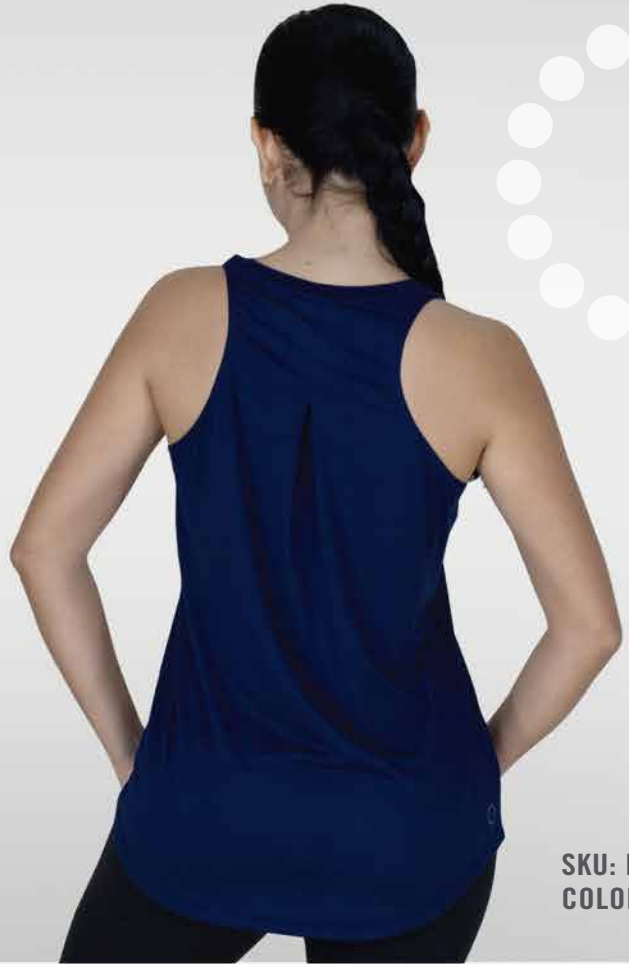

SKU: EV44BAL343
COLOR: Navy