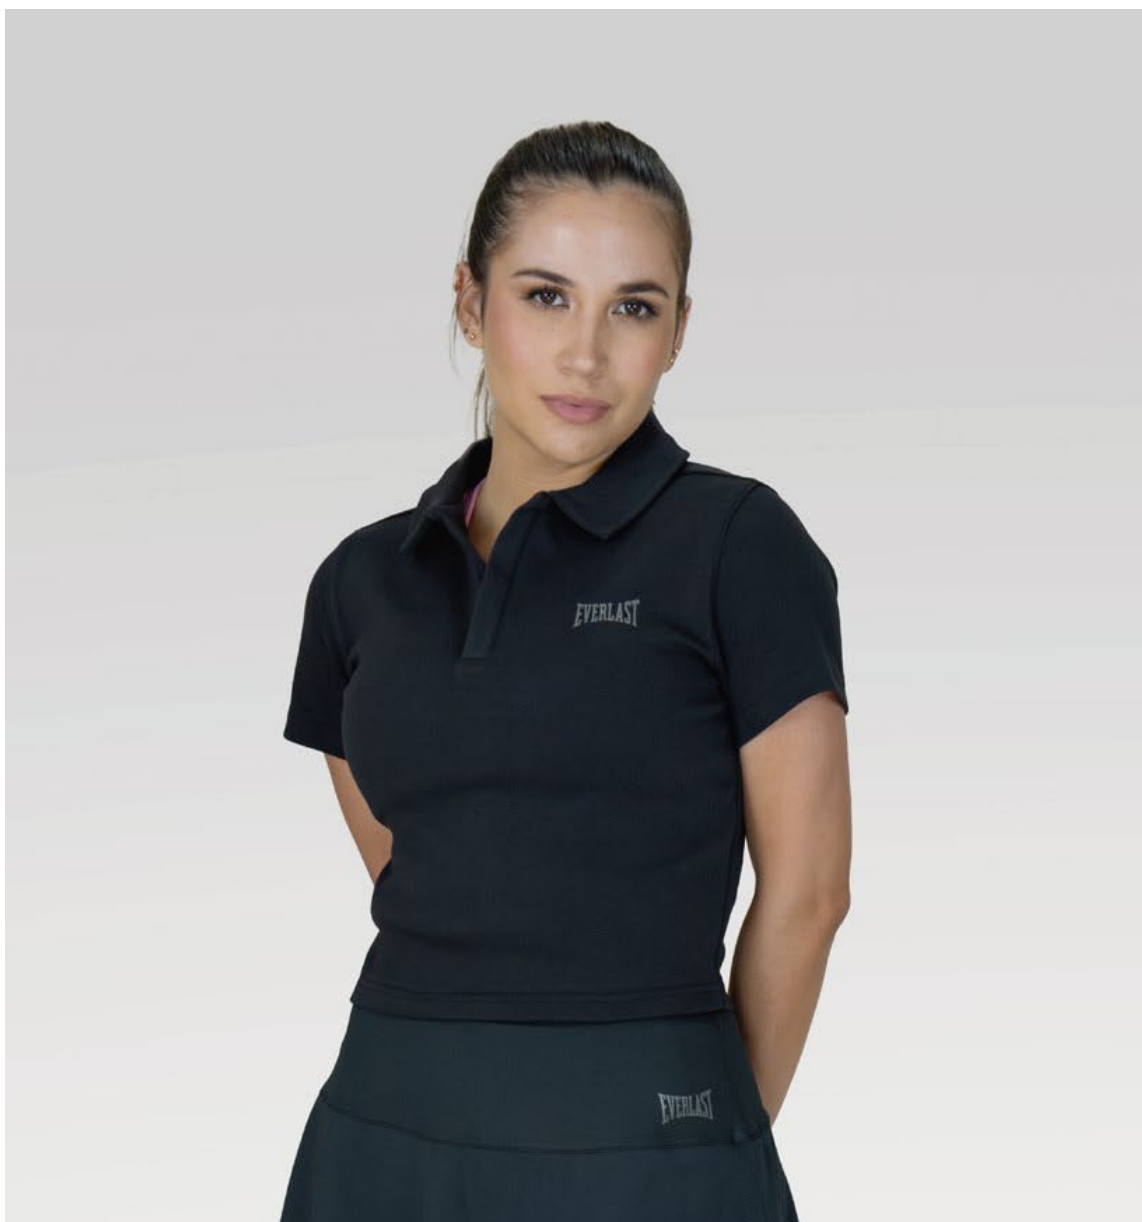

CROP POLO

MATERIAL:
97% COTTON 3% SPANDEX

2/S 3/M 2/L

SKU: EV73NBL401
COLOR: Black